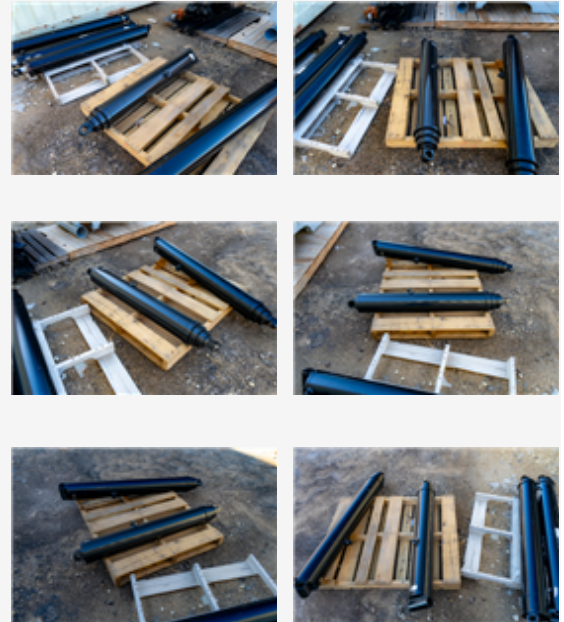

## Custom Hoist 63-4680-120

**\$1,750**

Stock# 383817

#### Additional Notes

Custom Hoist 63-4680-120  
3-Stage Hydraulic Cylinder, Single Acting  
120 in. Stroke x 6 in. Bore  
Pin to Pin Mount  
Max. 3,000 PSI Operating Pressure  
Retracted Length: 53 in.  
Extended Length: 173.38 in.  
Port Type: 1 in. NPTF  
Self-Bleeding Design and Pre-Loaded V-Packing