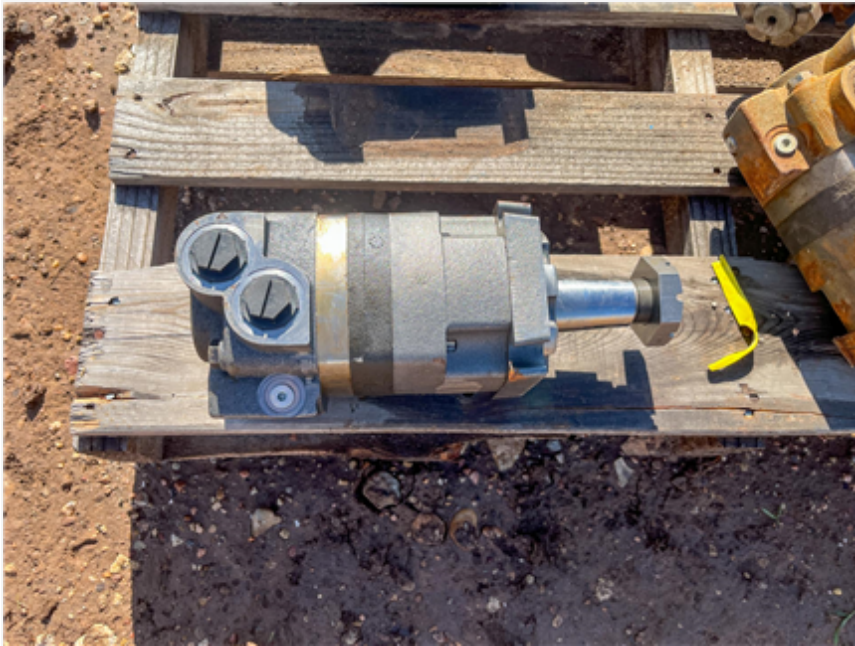

Circle D Truck Sales dba FTSR

2631 FM 3034 | Abilene, TX 79601

Phone: (325) 677-0474

www.circledtrucksales.com

2012 Char-Lynn 109-1108-006

\$500

Stock# 2705

Detailed Specifications

Additional Notes

2012 Eaton/Char-Lynn 109-1108-006 Motor
103.3 cubic centimeter displacement
Flow Rate: 25 GPM
Intermittent Pressure: 310 bar
Max. Speed: 722 RPM
4000 Series
11.36" L x 4.72" W x 4.72" H
Serial: 2705